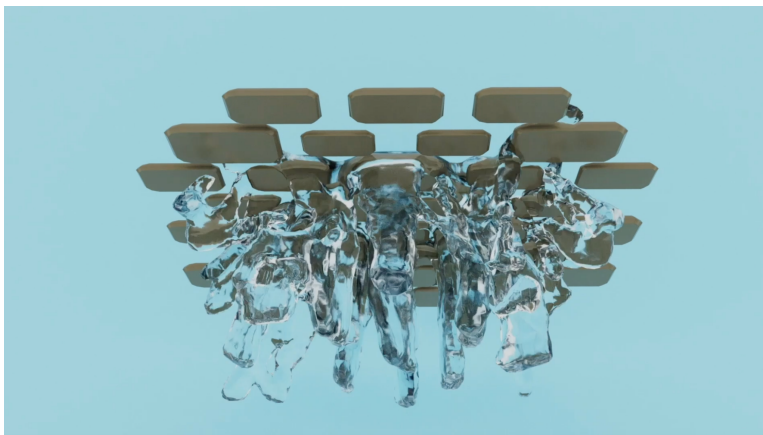

Meghan White | 3D Modeler/ Look Development

Shot Sheet

1. Intro Palm Tree | 3sec
Responsible for all

2. Unwanted Guests House | 3sec
Responsible for all

3.
Unwanted Guests Living Room | 8sec
Responsible for all

4.
Unwanted Guests Office | 6sec
Responsible for all

5.
Water through pavers | 9sec
Responsible for all

6.
Wendy | 7sec
Responsible for model

7.
Isometric Bedroom | 10sec
Responsible for all

8.
Princess Carolyn | 15sec
Responsible for full model