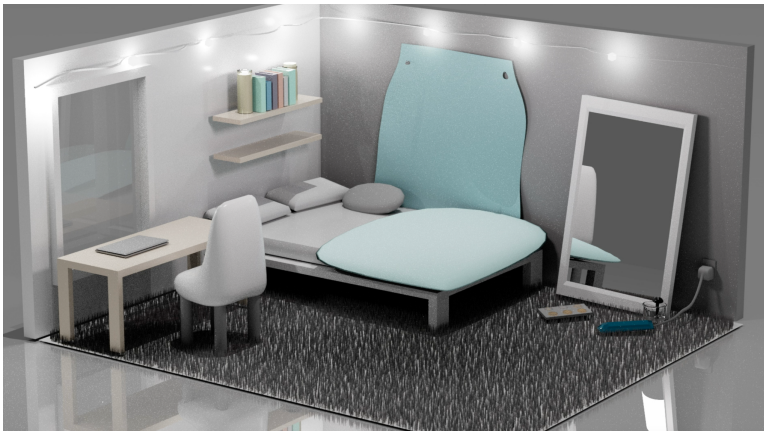

Meghan White | 3D Modeler/ Look Development

Shot Sheet

1. Intro Palm Tree | 3sec
Responsible for all

2. Unwanted Guests House | 3sec
Responsible for all

3.
Unwanted Guests Living Room | 8sec
Responsible for all

4.
Unwanted Guests Office | 6sec
Responsible for all

5.
Water through pavers | 9sec
Responsible for all

6.
Wendy | 7sec
Responsible for model

7.
Isometric Bedroom | 10sec
Responsible for all

8.
Princess Carolyn | 15sec
Responsible for full model