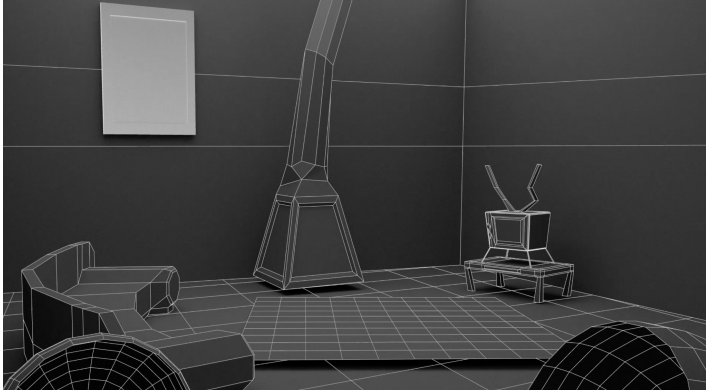

Meghan White | 3D Modeler/ Look Development

Shot Sheet

1. Intro Palm Tree | 3sec
Responsible for all

2. Unwanted Guests House | 3sec
Responsible for all

3.
Unwanted Guests Living Room | 8sec
Responsible for all

4.
Unwanted Guests Office | 6sec
Responsible for all

5.
Water through pavers | 9sec
Responsible for all

6.
Wendy | 7sec
Responsible for model

7.
Isometric Bedroom | 10sec
Responsible for all

8.
Princess Carolyn | 15sec
Responsible for full model